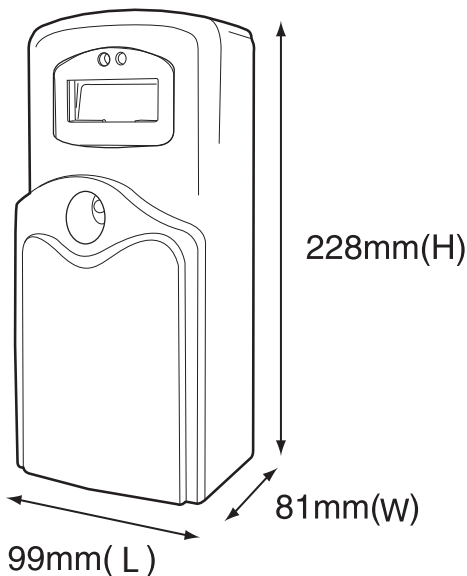

Specification

Item Code : MF 250

Material : made of ABS Plastic

Dimension : 99mm (L) x 81mm(W) x 228mm(H)

Colour : White

Packing : 22 nos per carton